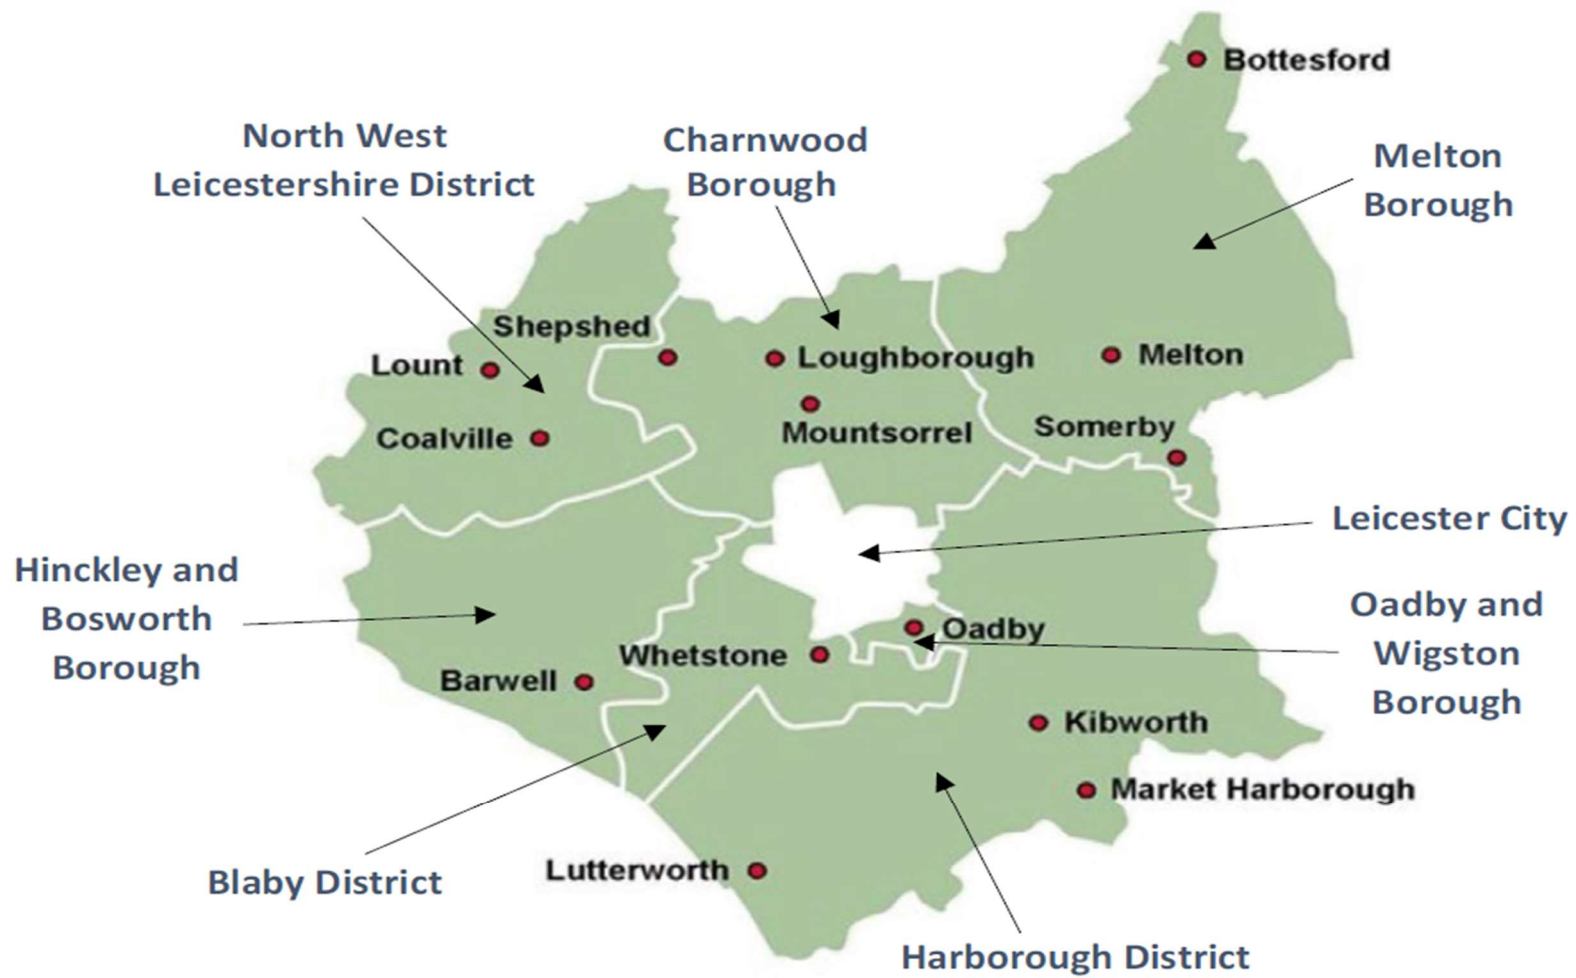

Recycling and Household Waste Site (RHWS) Locations Across Leicestershire

This page is intentionally left blank